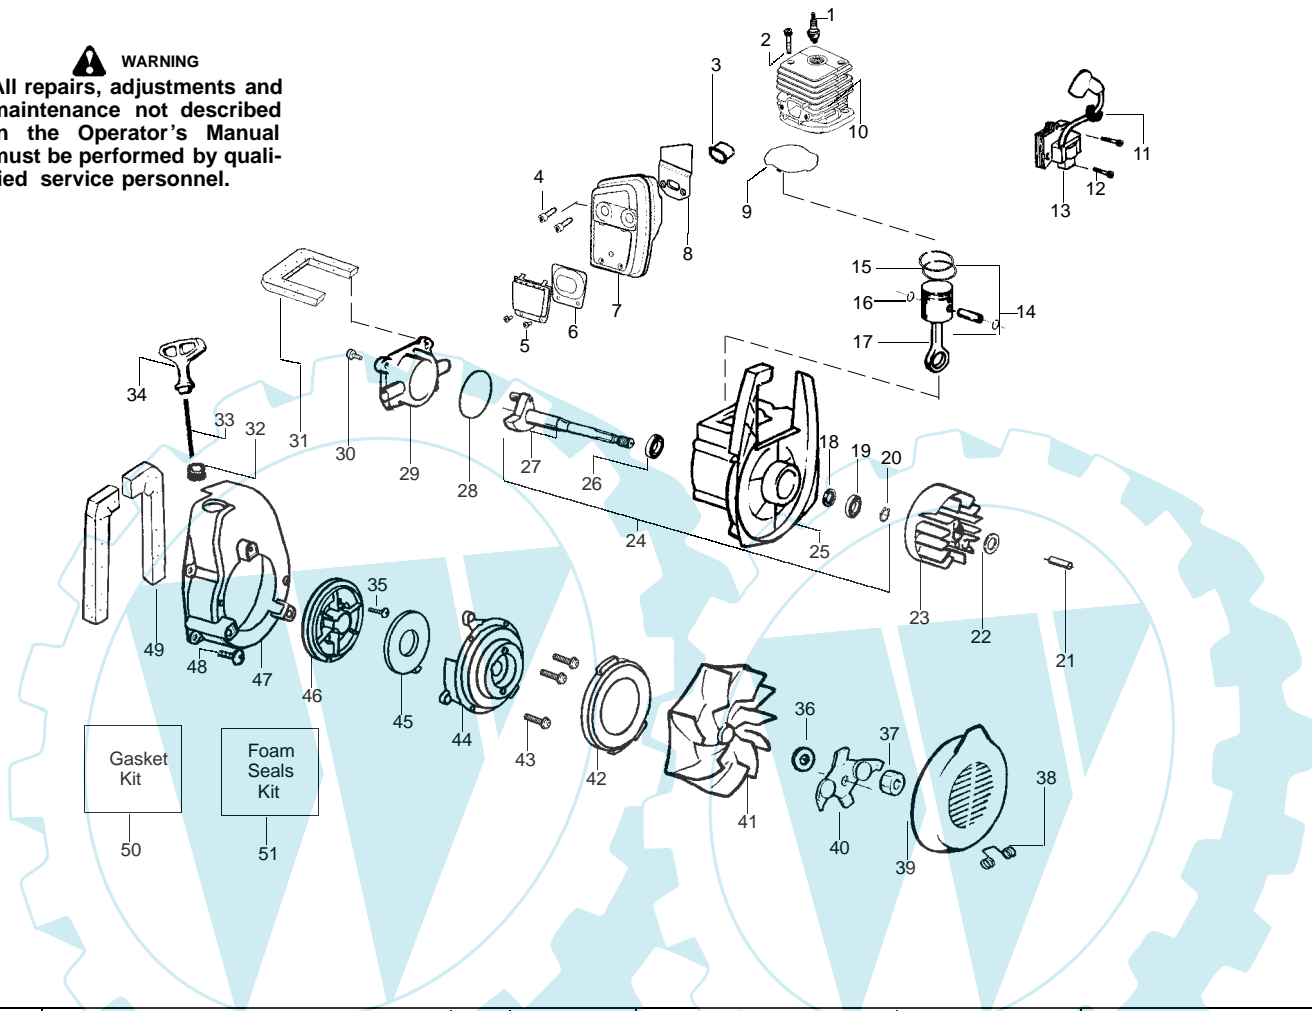

PARTS LIST NO. 530163936		PARTNER ® PARTS LIST	MODEL(s) BV 25
DATE 3/20/03	NEW		NOTE: Illustration may differ from actual model due to design changes

WARNING
All repairs, adjustments and maintenance not described in the Operator's Manual must be performed by qualified service personnel.

Ref.	Part No.	Description	Ref.	Part No.	Description	Ref.	Part No.	Description
1.	952030249	Spark Plug (RCJ-6Y)	21.	530016190	Spacer-Flywheel	40.	530095461	Assy-Mulch Blade
2.	530015953	Screw	22.	530015149	Washer	41.	530069817	Assy-Impeller
3.	530055191	Insulator-Heat	23.	530039209	Assy-Flywheel	42.	530056625	Seal-Ring
4.	530016387	Screw-Muffler-Internal	24.	530071456	Assy-Crankcase/Crank shaft (incl. 20,25,27)	43.	530016349	Screw
5.	530015241	Screw	25.	530012492	Assy-Crankcase (Incl. 18,19,26)	44.	530055101	Housing-Pulley
6.	530071593	Kit-Spark Screen (incl. #5)	26.	530032125	Bearing-Inner	45.	530042086	Spring-Starter
7.	530071600	Kit-Muffler (incl. 4,5,6, & 8)	27.	530012452	Assy-Crankshaft	46.	530071466	Kit-Starter Pulley
8.	530071458	Gasket-Baffle (kit)	28.	530071458	O-ring-C/case (kit)	47.	530055102	Fan Housing
9.	530071458	Gasket-Cylinder (kit)	29.	530012443	Cover-Crankcase	48.	530015810	Screw
10.	530012432	Cylinder	30.	530015810	Screw	49.	530071459	Foam-182mm (kit)
11.	530019182	Grommet-Ign. Module	31.	530071459	Foam-219mm (kit)	50.	530071458	Kit-Gasket (page 1 incl. 2, & 5)
12.	530016357	Screw-Ignition Module	32.	530029182	Eyelet-Flange	51.	530071459	Kit-Foam Seals (page 2 incl. 8,9, & 28)
13.	530035505	Ignition Module	33.	530071467	Kit-Rope			
14.	530071357	Kit-Piston (Incl. 15 & 16)	34.	530049488	Handle-Starter			
15.	530055120	Piston Ring	35.	530016391	Screw-Rope			
16.	530015162	Retainer-Piston Pin	36.	530016240	Washer-Belleville			
17.	530069945	Assy-Connecting Rod	37.	530626605	Nut			
18.	530071615	Kit-Crankcase Seal	38.	530402043	Spring-Return Cover			
19.	530055728	Bearing-Outer	39.	530049313	Inlet Door			
20.	530015941	Retainer Ring-C'chaft						