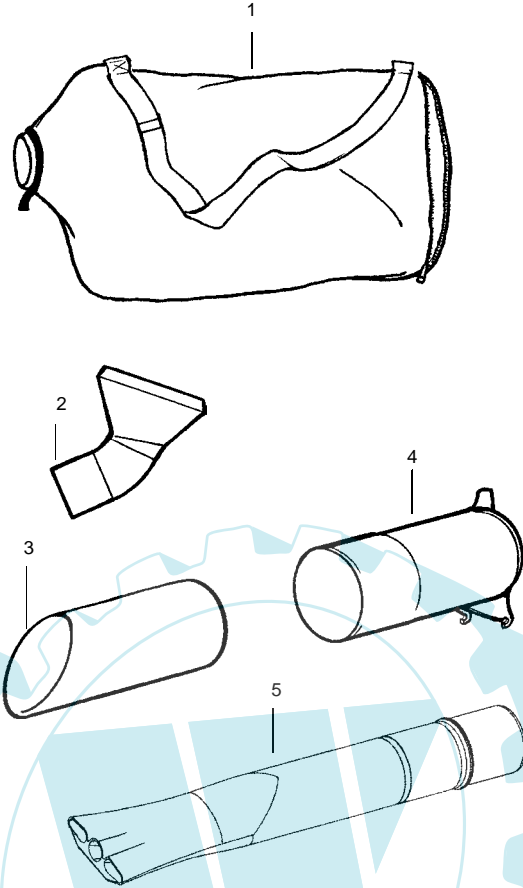

PARTS LIST NO. 530163936		PARTNER® PARTS LIST	MODEL(s) BV 25	
DATE 3/20/03	NEW		NOTE: Illustration may differ from actual model due to design changes	PAGE NO. 3

Kit - Carburetor Assy # 530071632 - C1Q-W11C

Note: No Repair kits are available for this carburetor, please order the complete assembly part number 530-071632 (C1Q-W11C)

Assy - Vacuum

Ref.	Part No.	Description
1.	530095564	Assy-Vac. Bag w/strap
2.	530095470	Tube-Elbow Vac
3.	530094476	Tube-Lower Vac
4.	530056901	Tube-Upper Vac
5.	530095593	Tube-Blower